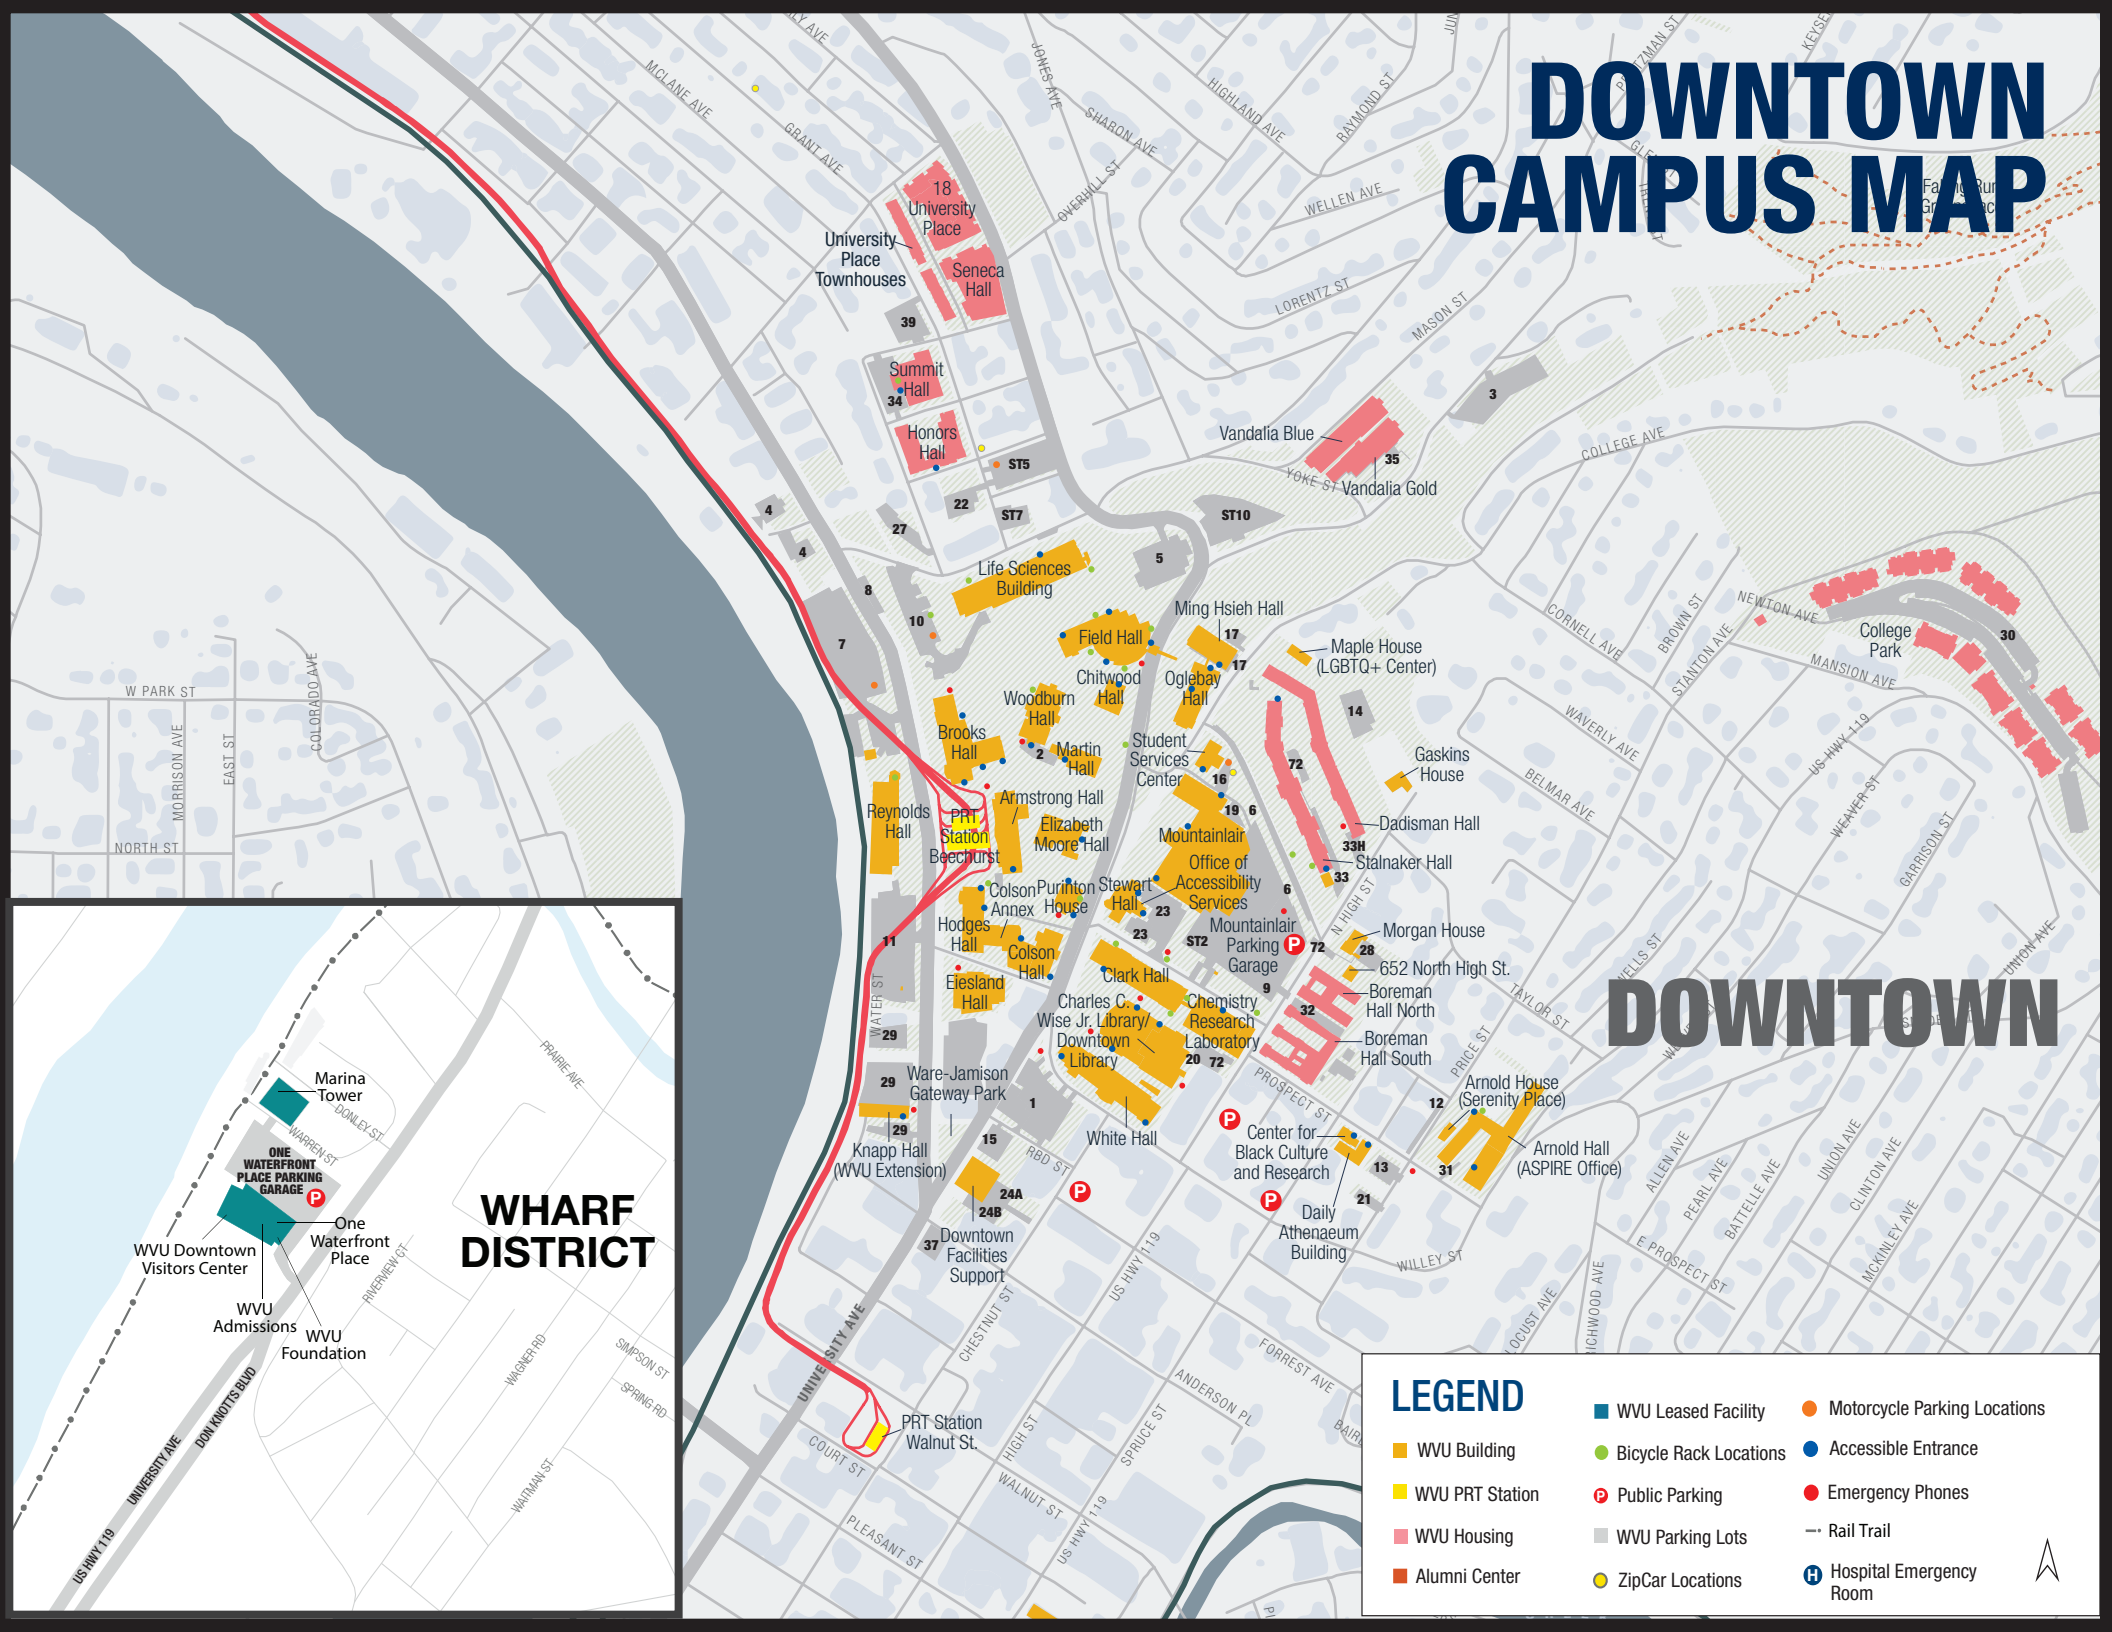

DOWNTOWN CAMPUS MAP

DOWNTOWN

WHARF DISTRICT

LEGEND

■ WVU Building	■ WVU Housing	■ Alumni Center	■ WVU Leased Facility	● Bicycle Rack Locations	■ WVU Parking Lots	● ZipCar Locations	● Motorcycle Parking Locations	● Accessible Entrance	● Emergency Phones	H Hospital Emergency Room
P Public Parking	P WVU Parking Lots	H Hospital Emergency Room	- Rail Trail							