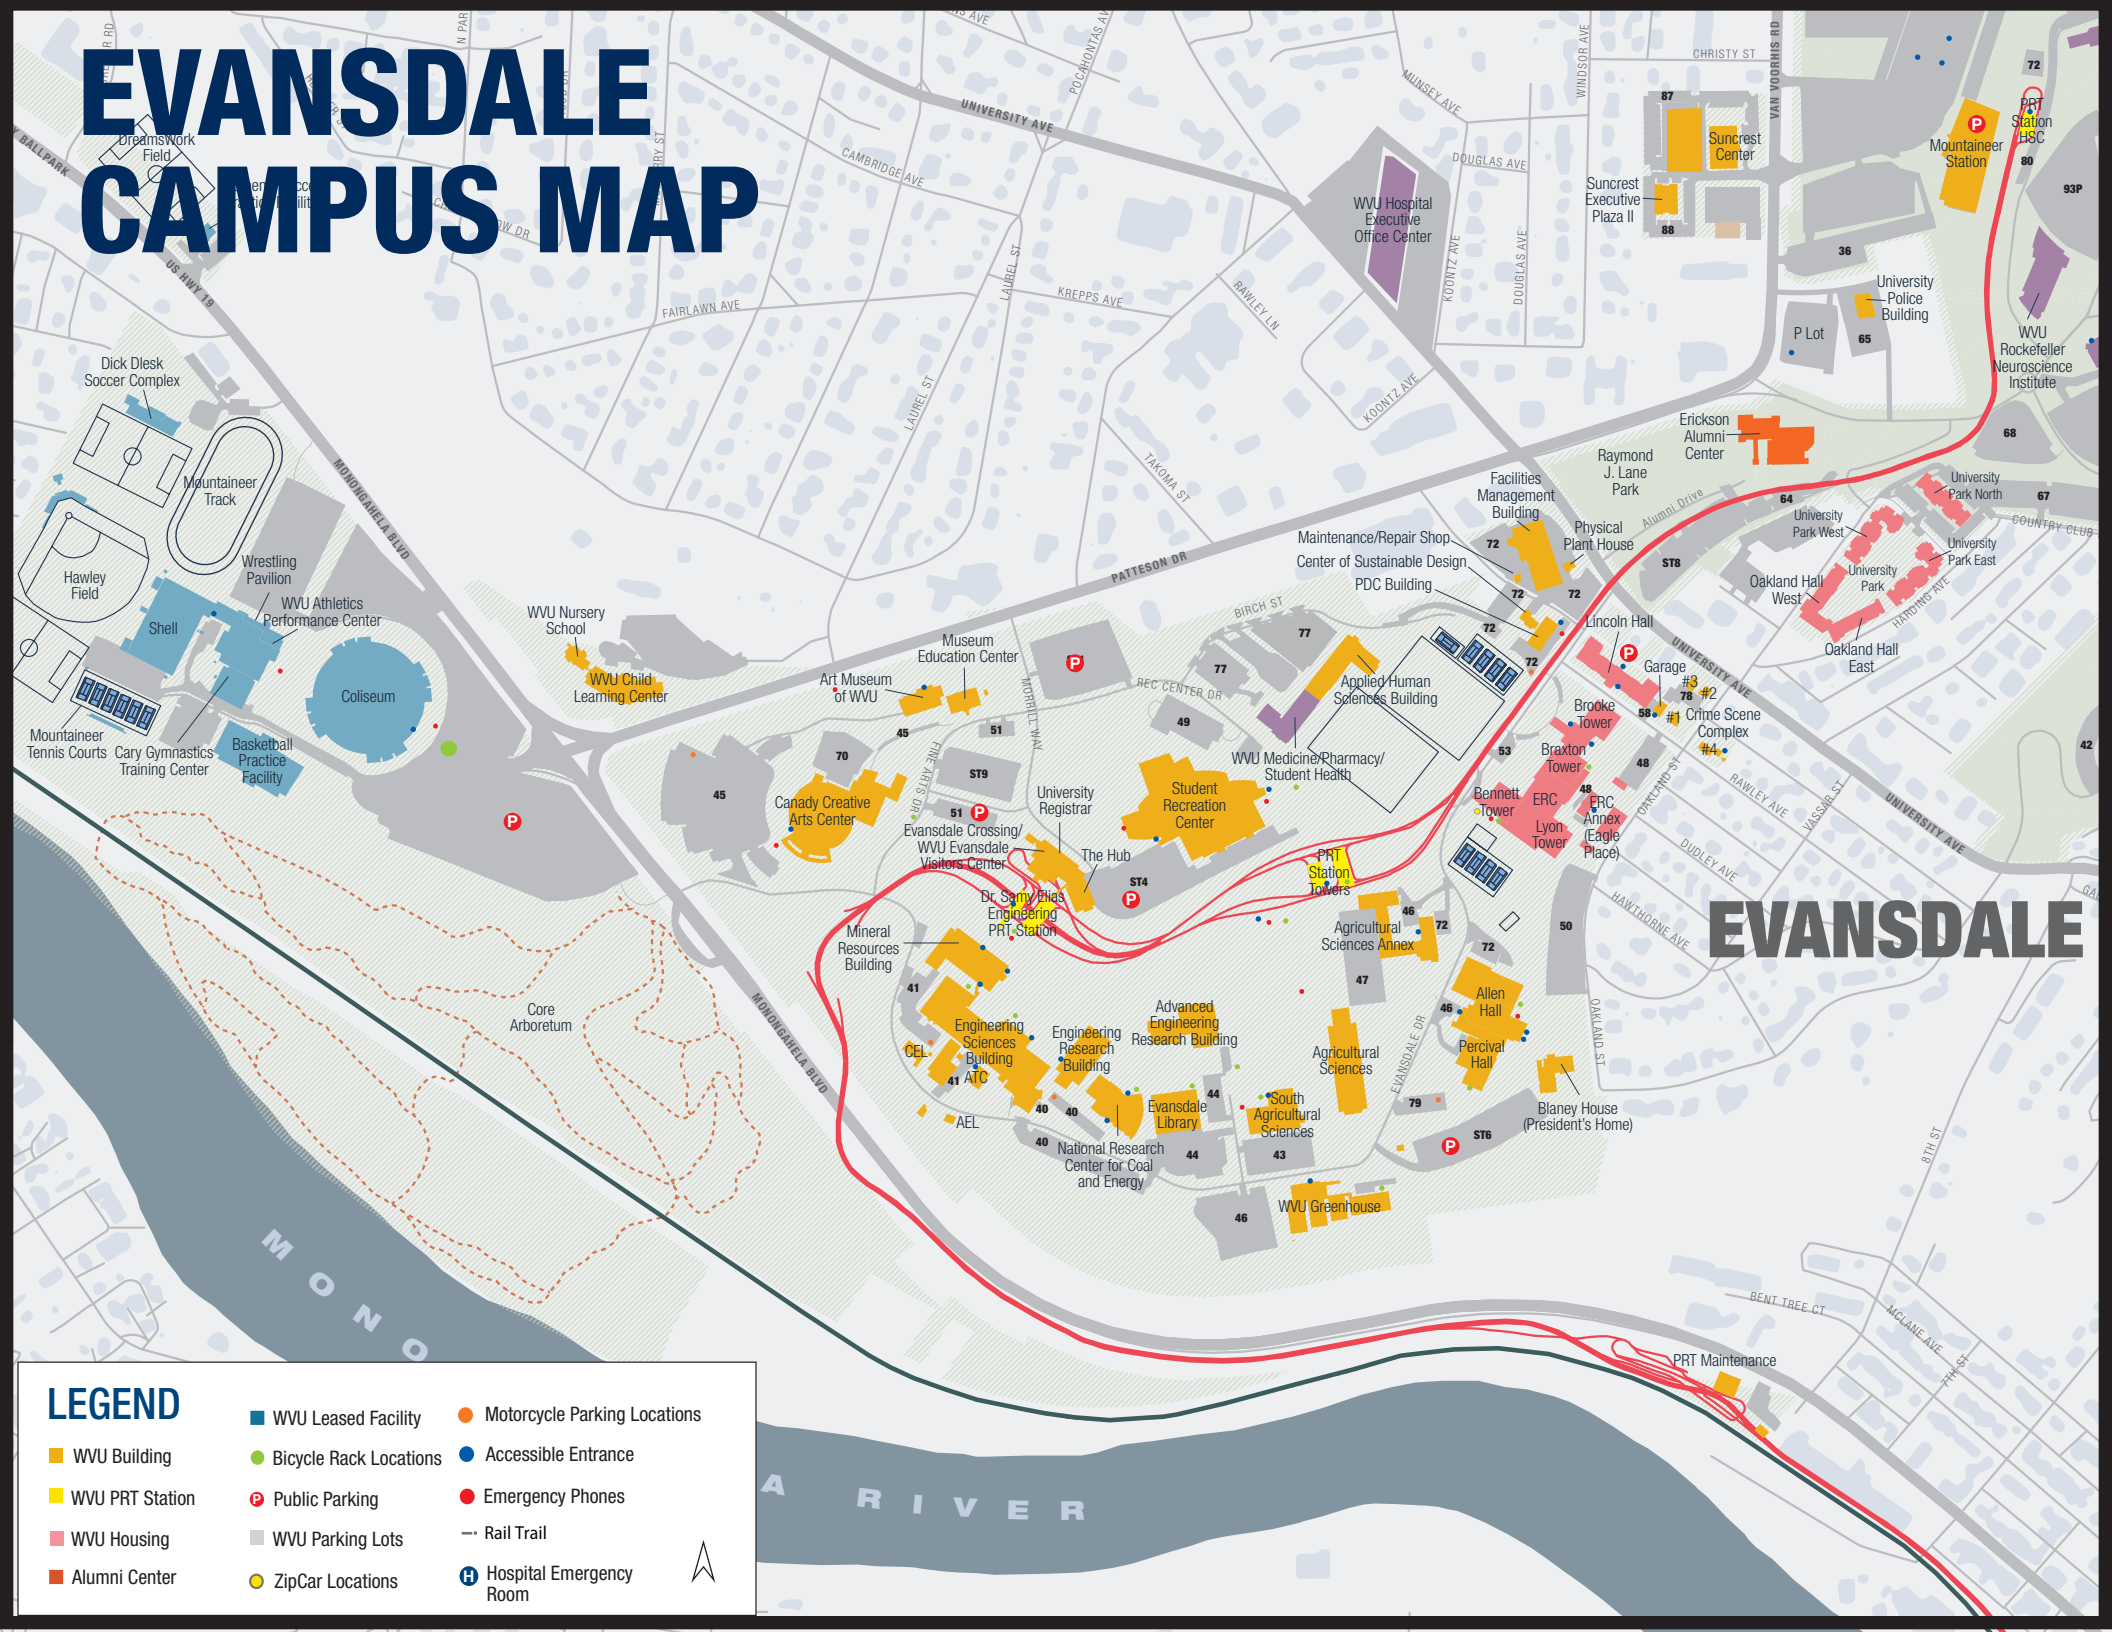

EVANSDALE CAMPUS MAP

LEGEND

- WWU Leased Facility
- WWU Building
- WWU PRT Station
- WWU Housing
- Alumni Center
- Motorcycle Parking Locations
- Bicycle Rack Locations
- Accessible Entrance
- Emergency Phones
- Ⓟ Public Parking
- WWU Parking Lots
- ZipCar Locations
- Rail Trail
- H Hospital Emergency Room